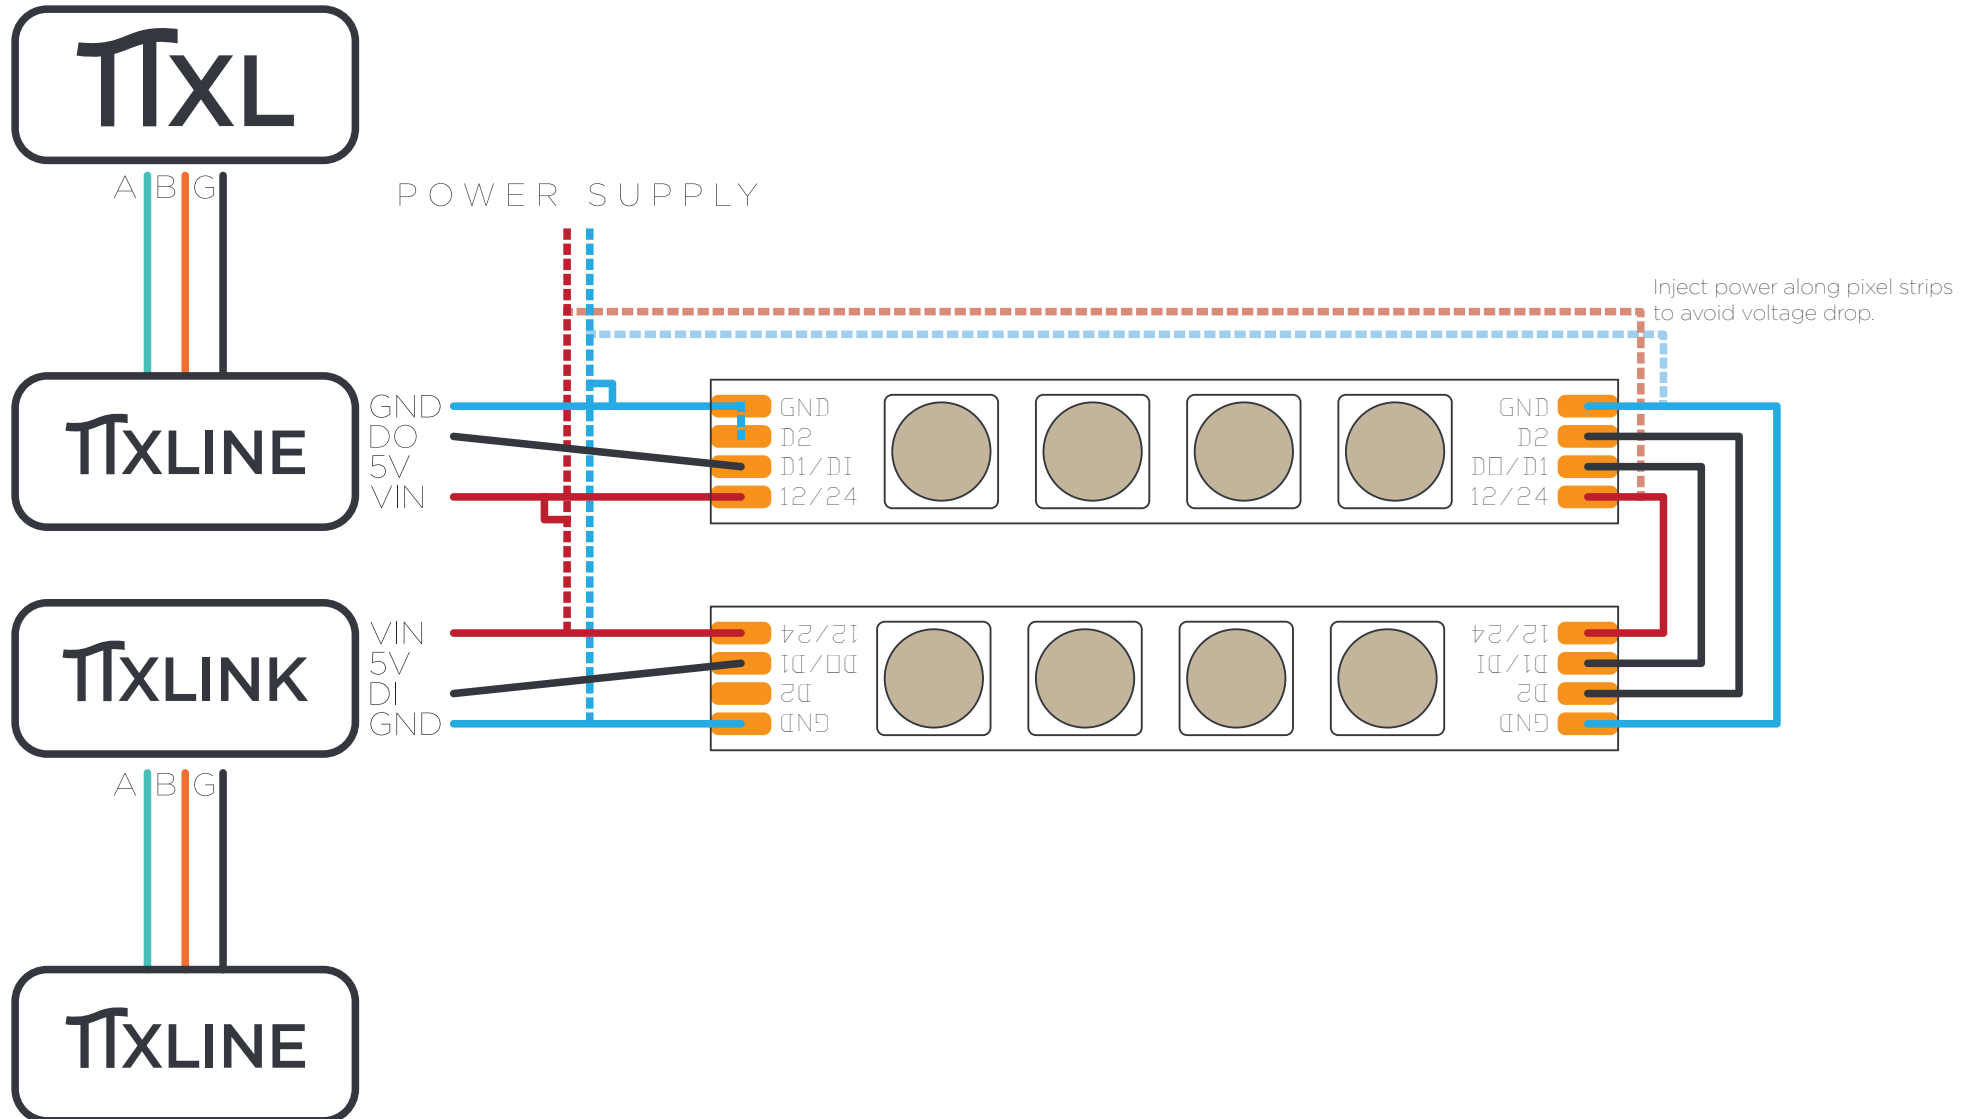

TPXL

PIXEL CONTROLLER

2021M07

CONNECTION GUIDE 12/24V

CONNECTION GUIDE 5V

CONNECTION GUIDE 12/24V

CONNECTION GUIDE 5V